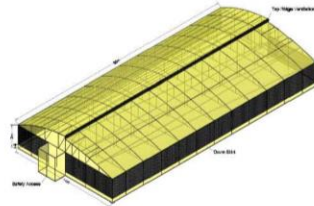

Special Greenhouse "AFRICA"

Design For Hot and Humid

Weather conditions

Greenhouse tested and installed in different parts of African continent, low lands and high lands.

Galvanised steel
Steel life cycle is more than 15 years
Plastic life cycle is 33 months
Netting life cycle is 84 months
Wind resistant
Crop holder system can hold up to 16kg/m²
1 technician & 5 workers can install 1 unit in 5 days
Possibility for Tailor made options

Technical specifications

- 36m (l) x 14m (w) x 3.0m (at pillar height) , 5.0m at crest
- Pillars and arches made of wide tubes of 60mm
- Fixed top ventilation 70cm, overlap 50cm, for chimney effect
- Film stretched and fixed using aluminum profile and spring wire
- Nets covering all sides, 40mesh , for better aeration
- Safety access system or double door to prevent insect entrance
- Down skirt on all sides to anchor the structure and to prevent rain water floods to go inside
- Reinforcements and wind breakers for a rigid structure
- Built in crop support on each arch , can hold 16kg/m²