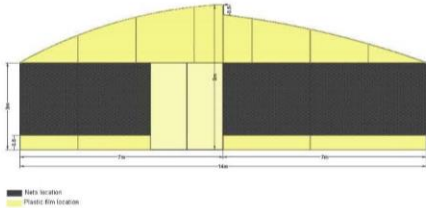

Special Greenhouse "AFRICA"

Design For Hot and Humid

Weather conditions

Greenhouse tested and installed in different parts of African continent, low lands and high lands.

Galvanised steel
Steel life cycle is more than 15 years
Plastic life cycle is 33 months
Netting life cycle is 84 months
Wind resistant
Crop holder system can hold up to 16kg/m²
1 technician & 5 workers can install 1 unit in 5 days
Possibility for Tailor made options