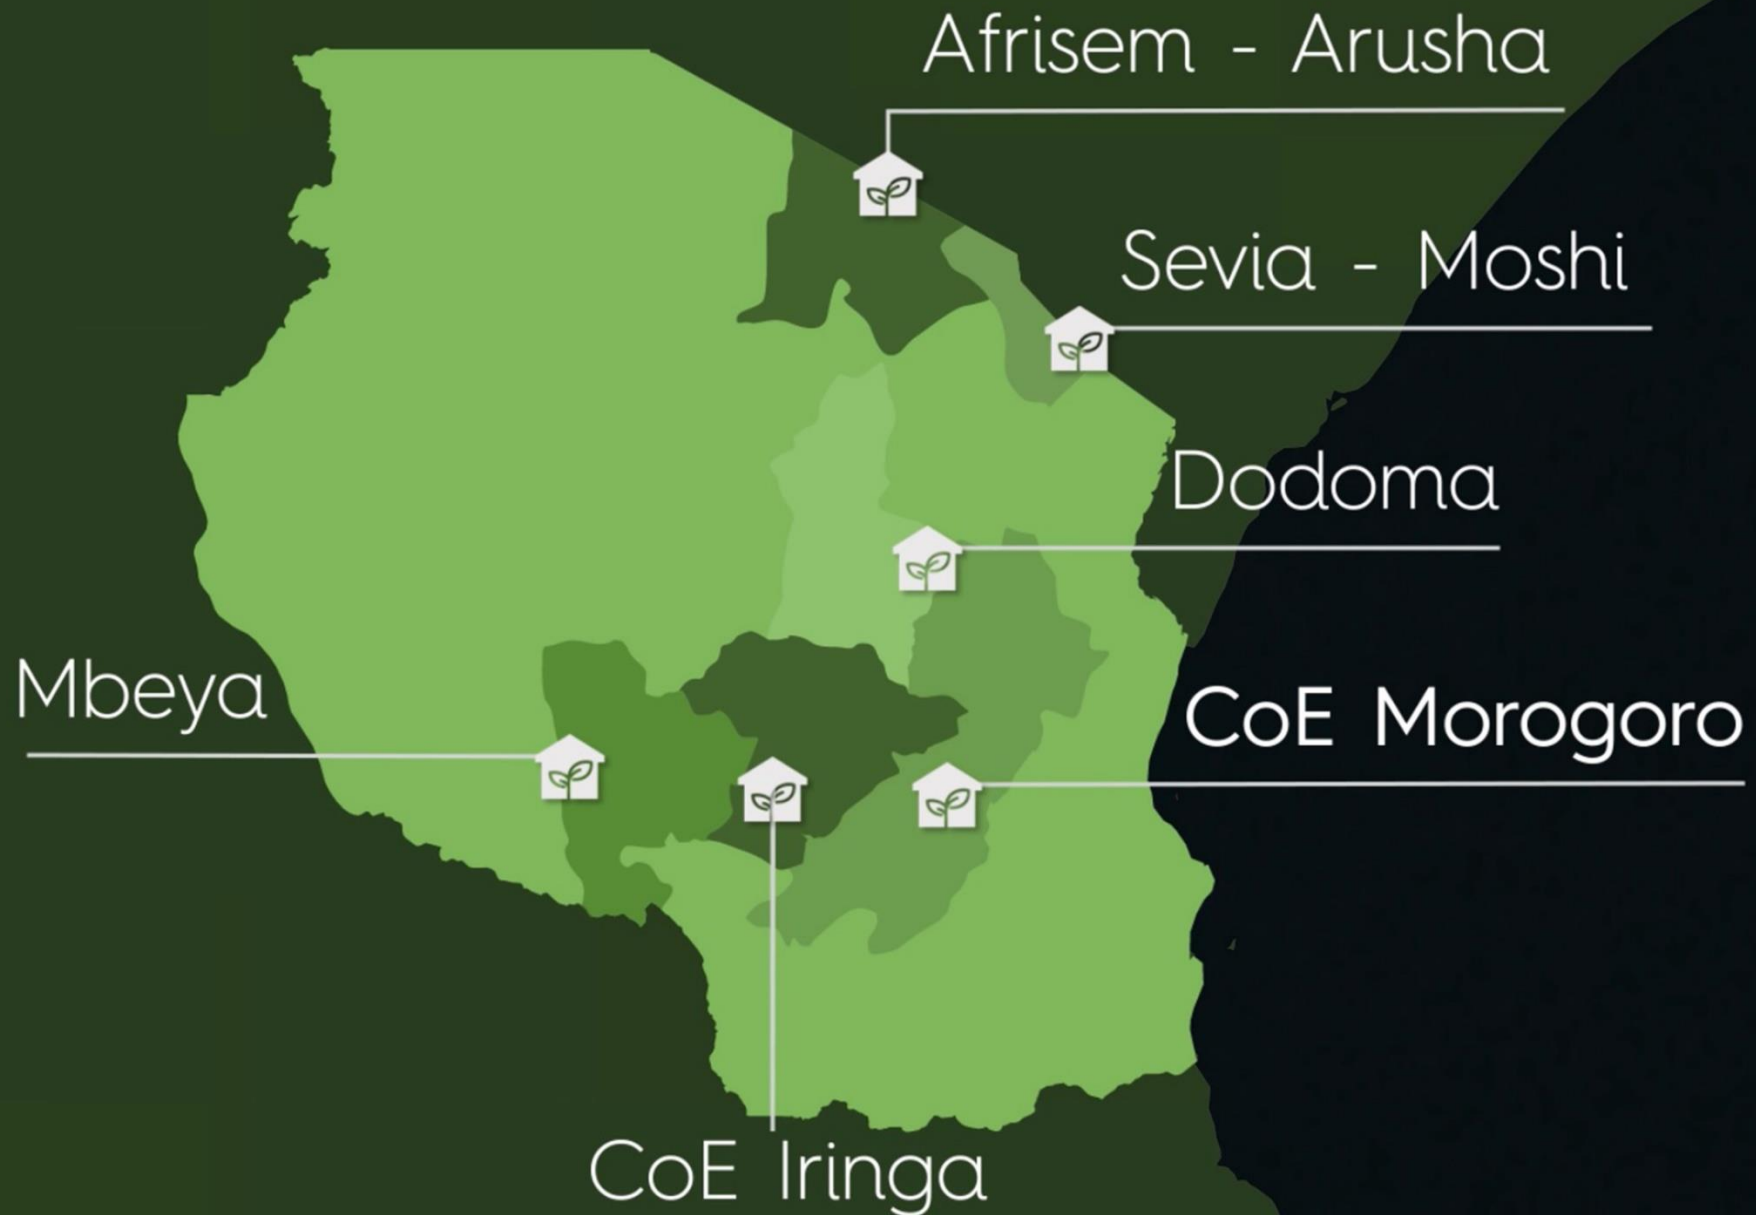

ROBINSON AGRI GREENHOUSES DISTRIBUTION